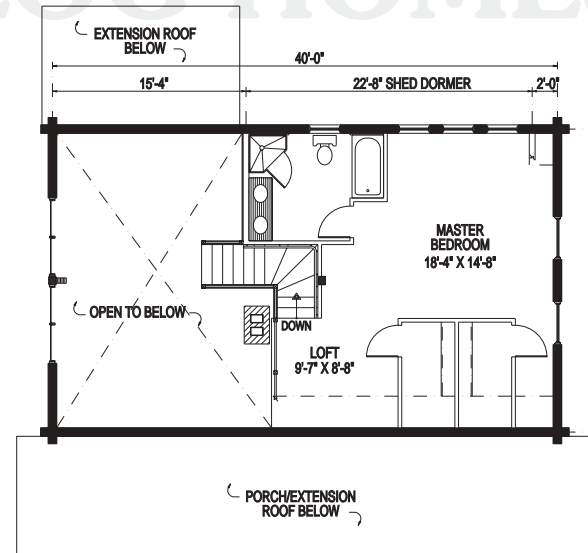

Plan Specifications

Plan No.	03W0116
Style	Cape
Bathrooms	2
Bedrooms	2
Size	24' x 40'
Living Square Feet	2928 sq. ft.
Floors	2
Rooms	11
Cathedral Ceilings	Yes
Porch/Deck	Yes, Eve

First Floor Plan

Second Floor Plan