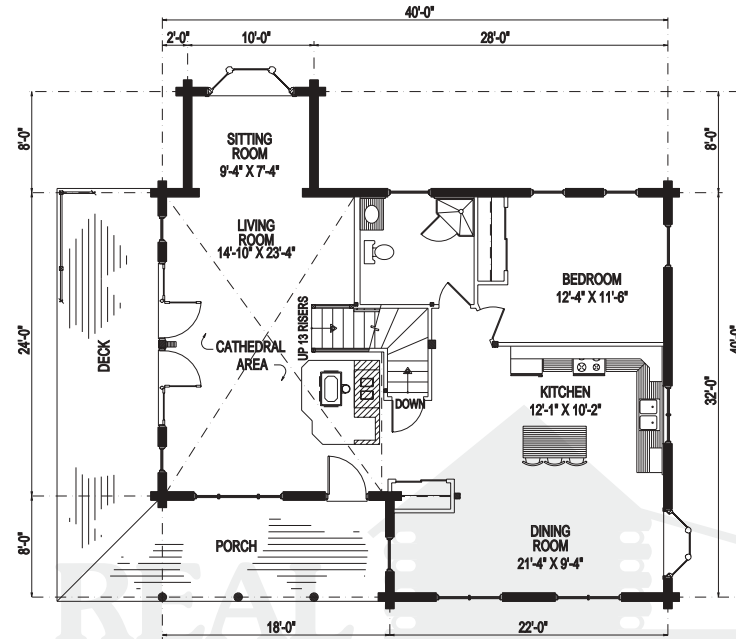

Plan Specifications

Plan No.	03W0116
Style	Cape
Bathrooms	2
Bedrooms	2
Size	24' x 40'
Living Square Feet	2928 sq. ft.
Floors	2
Rooms	11
Cathedral Ceilings	Yes
Porch/Deck	Yes, Eve

First Floor Plan

Second Floor Plan